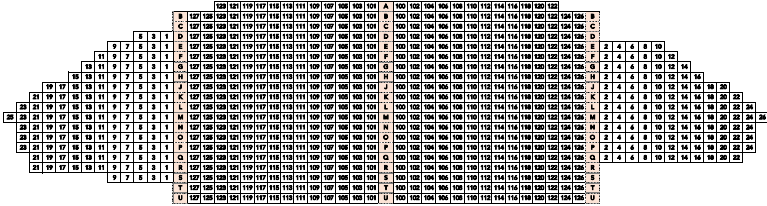

SEATING CHART

STAGE

ORCHESTRA