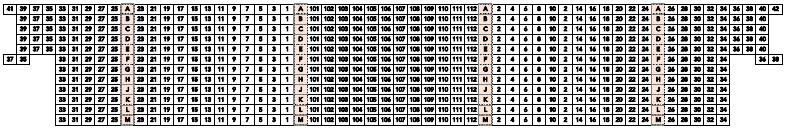

SEATING CHART

STAGE

ORCHESTRA

BALCONY